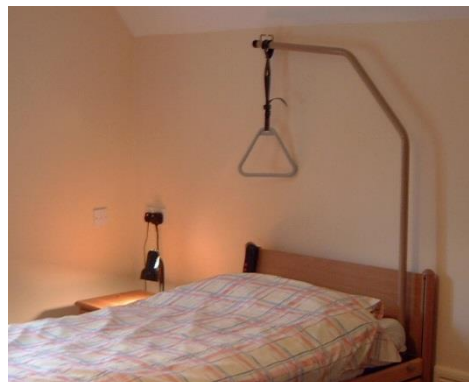

Grab rail

Available on electric beds