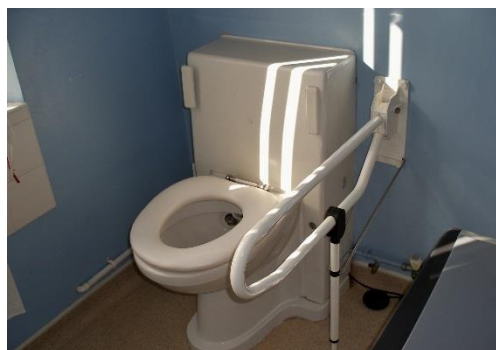

The Centre and the Cottage are both designed to provide accessible accommodation. The Centre has a loop system in the Hall.

Most beds can have cot sides fitted

Bock single electric profiling beds

There are two of these beds in the Centre and one in the Cottage.

Overhead hoist

This is only in the Centre bathroom
Safe working load 20st / 126kg
Uses slings with loops
Variety of slings available but guests can provide their own

Stair climber

This is available in both Centre & Cottage

Pressalit changing table

This is only available in the Centre.

Seahorse bathing seat

This can be available in both Centre and Cottage

Safe working load 16 st / 100kg Suitable for child or small adult

Closomat wash & dry toilet

There is a wash & dry toilet on the ground floor in the Centre and a second on the ground floor in the Cottage

Signs

Room signs are tactile and in braille

Shower chairs

The ensuite shower rooms in bedrooms 7 & 8 have fitted wall seats.